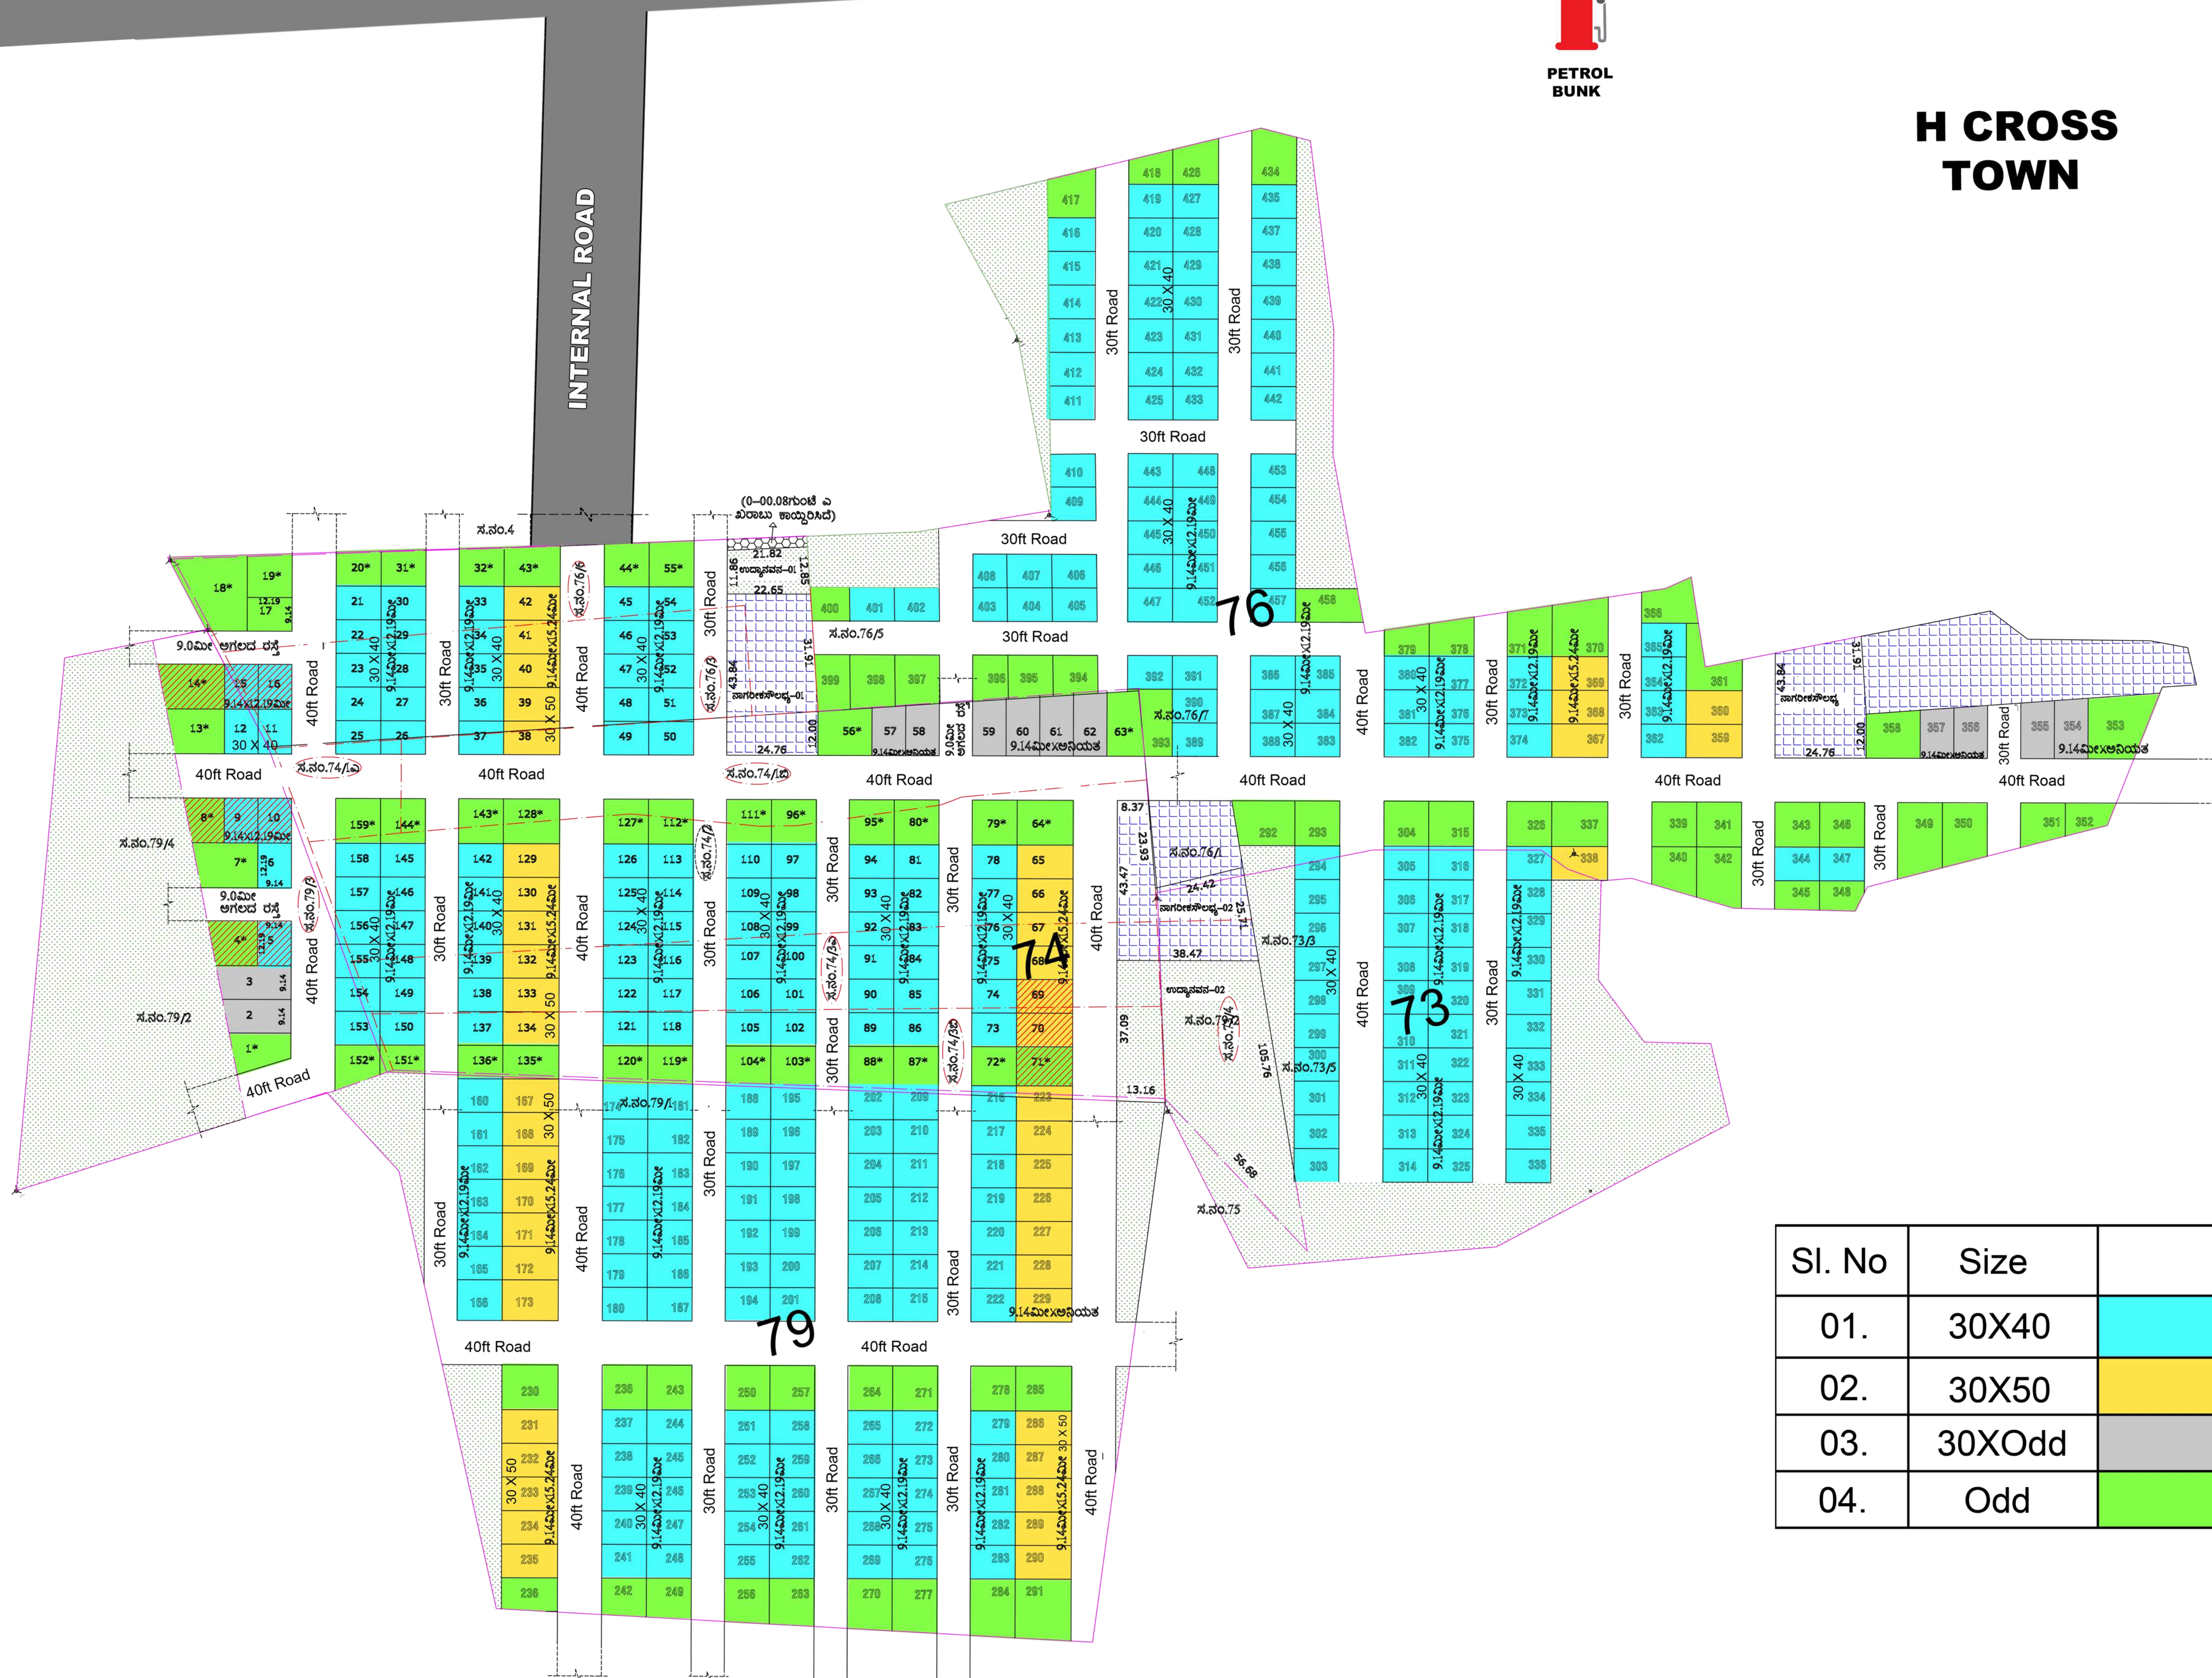

DEVANAHALLI

SIDLAGATTI

DEVANAHALLI, H CROSS ROAD

PETROL  
BUNK

**H CROSS  
TOWN**

Sl. No	Size	
01.	30X40	
02.	30X50	
03.	30XOdd	
04.	Odd	

# H CROSS (LAYOUT MASTER PLAN)